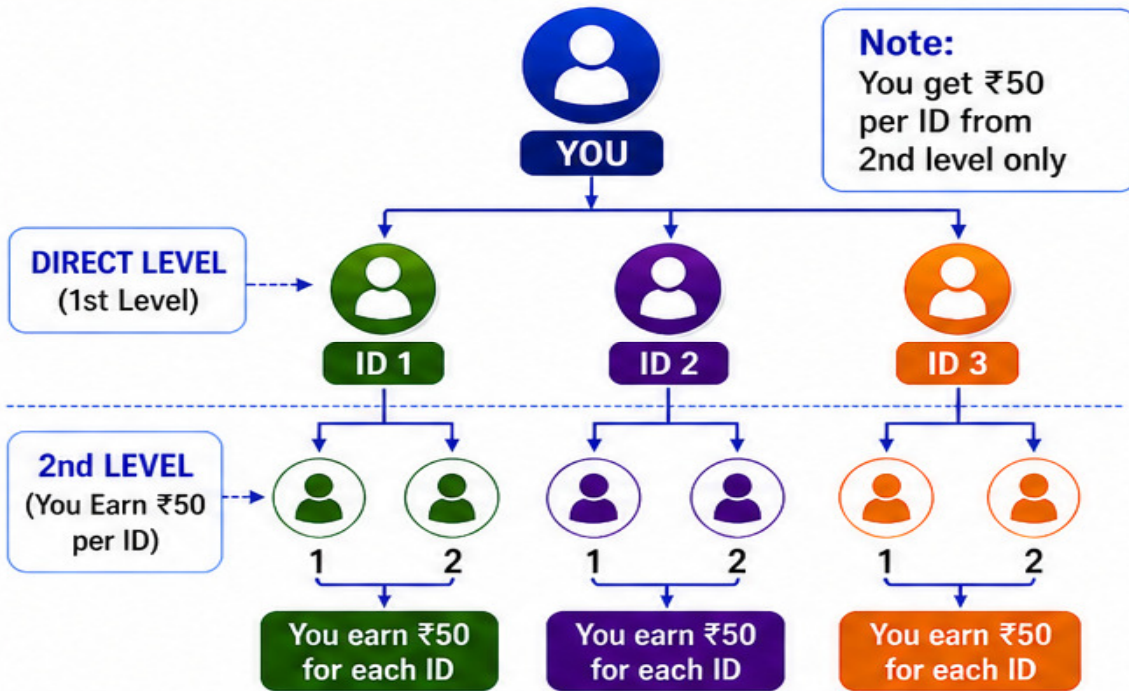

2nd LEVEL STRUCTURE

You get Level Bonus from your 2nd level only i.e. from the members in the second level of each ID.

You get **₹50** Level Bonus from your **2nd level only** for each ID.

FROM	NO. OF IDs	RATE PER ID	YOU EARN
2nd level under ID 1	2	₹50	₹100
2nd level under ID 2	2	₹50	₹100
2nd level under ID 3	2	₹50	₹100
TOTAL 2nd LEVEL IDs	6		₹300 Per Cycle

Simple Plan
Easy to Understand

Every ID
Generates Income

Consistent
& Repeated Income

No Limit
No Cap

Build Big
Earn Big