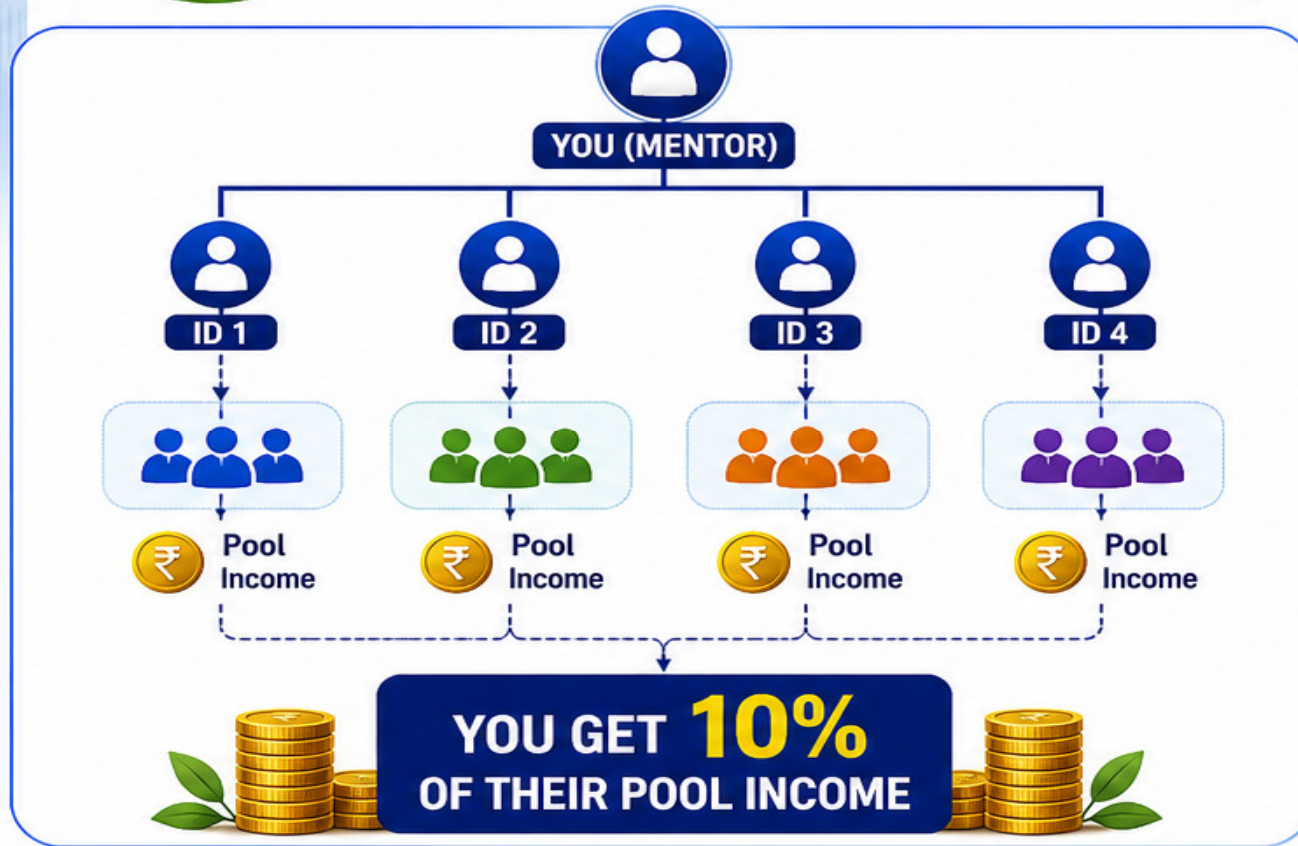

Simple Plan  
Easy to Understand

Every ID  
Generates Income

Consistent  
& Repeated Income

No Limit  
No Cap

Build Big  
Earn Big

# Mentorship Bonus - Unlimited earning Potential

You get **10%** of your  
downline pool income.

As a **Mentorship Bonus**  
i.e. every time they get income.

You also **earn**.  
No limit. No cap.  
Unlimited earning potential.